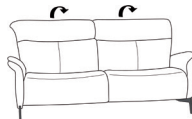

3 seater sofa with Cumuly function

2 seater optic

also available with electric motor
W: 204 x D: 105 x H: 97 cm

2.5 seater sofa with Cumuly function

also available with electric motor
W: 167 D: 105 x H: 97 cm

2 seater sofa with Cumuly function

also available with electric motor
W: 147 x D: 105 x H: 97 cm

Curved sofa with Cumuly function

also available with electric motor
W: 215 x D: 121 x H: 97 cm

3 seater sofa with high fixed back

2 seater optic

W: 204 x D: 105 x H: 97 cm

2.5 seater sofa with high fixed back

W: 167 D: 105 x H: 97 cm

2 seater sofa with high fixed back

W: 147 x D: 105 x H: 97 cm

Storage footstool

W: 68 x D: 53 x H: 40 cm