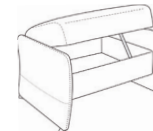

Swan sofás - 4748

himolla

- Cumuly function sofas available with 2 recliner options:
Manual seat / gas sprung back or 3 x electric motor
- Two seat option - soft or medium
- Wide choice of leather colours / quality and fabric
Contrast stitching available
- Feet: two options - wood or metal in stainless steel look
- Individually adjustable headrests on recliner sofas
- Curved sofa wooden table - *in beech 43*
- Matching recliner chair available - *Swan recliner 8918*
- Upgrade your sofas from manual to power - *optional extra.*
3 separate motors for foot, head and backrest - Zero Gravity option available
Battery power pack option also available

3 seater sofa with Cumuly function

2 seater optic

also available with electric motor
W: 204 x D: 105 x H: 97 cm

2.5 seater sofa with Cumuly function

also available with electric motor
W: 167 D: 105 x H: 97 cm

2 seater sofa with Cumuly function

also available with electric motor
W: 147 x D: 105 x H: 97 cm

Curved sofa with Cumuly function

also available with electric motor
W: 215 x D: 121 x H: 97 cm

3 seater sofa with high fixed back

2 seater optic

W: 204 x D: 105 x H: 97 cm

2.5 seater sofa with high fixed back

W: 167 D: 105 x H: 97 cm

2 seater sofa with high fixed back

W: 147 x D: 105 x H: 97 cm

Storage footstool

W: 68 x D: 53 x H: 40 cm