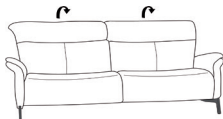

Swan sofás - 4748

himolla

- Cumuly function sofas available with 2 recliner options:
Manual seat / gas sprung back or 3 x electric motor
- Two seat option - soft or medium
- Wide choice of leather colours / quality and fabric
Contrast stitching available
- Feet: two options - wood or metal in stainless steel look
- Individually adjustable headrests on recliner sofas
- Curved sofa wooden table - *in beech 43*
- Matching recliner chair available - *Swan recliner 8918*
- Upgrade your sofas from manual to power - *optional extra.*
3 separate motors for foot, head and backrest - Zero Gravity option available
Battery power pack option also available

3 seater sofa with Cumuly function

2 seater optic

also available with electric motor
W: 204 x D: 105 x H: 97 cm

2.5 seater sofa with Cumuly function

also available with electric motor
W: 167 D: 105 x H: 97 cm

2 seater sofa with Cumuly function

also available with electric motor
W: 147 x D: 105 x H: 97 cm

Curved sofa with Cumuly function

also available with electric motor
W: 215 x D: 121 x H: 97 cm

3 seater sofa with high fixed back

2 seater optic

W: 204 x D: 105 x H: 97 cm

2.5 seater sofa with high fixed back

W: 167 D: 105 x H: 97 cm

2 seater sofa with high fixed back

W: 147 x D: 105 x H: 97 cm

Storage footstool

W: 68 x D: 53 x H: 40 cm