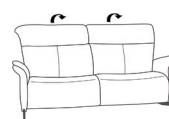

3 seater sofa with Cumuly function

2 seater optic

also available with electric motor
W: 204 x D: 105 x H: 97 cm

2.5 seater sofa with Cumuly function

also available with electric motor
W: 167 D: 105 x H: 97 cm

2 seater sofa with Cumuly function

also available with electric motor
W: 147 x D: 105 x H: 97 cm

Curved sofa with Cumuly function

also available with electric motor
W: 215 x D: 121 x H: 97 cm

3 seater sofa with high fixed back

2 seater optic

W: 204 x D: 105 x H: 97 cm

2.5 seater sofa with high fixed back

W: 167 D: 105 x H: 97 cm

2 seater sofa with high fixed back

W: 147 x D: 105 x H: 97 cm

Storage footstool

W: 68 x D: 53 x H: 40 cm