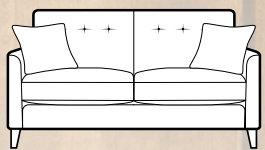

3 Seater Sofa
(High legs only)
H 950mm
W 1750mm
D 940mm