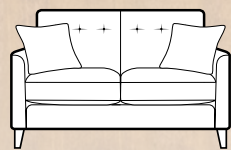

2 Seater Sofa
(High legs only)
H 950mm
W 1530mm
D 940mm