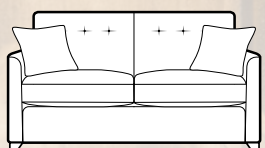

Armless Accent Chair
(High legs only)
H 900mm
W 590mm
D 900mm

Ottoman
(Low feet only)
H 430mm
W 1030mm
D 620mm

Legged Ottoman
(High legs only)
H 400mm
W 1000mm
D 570mm

Storage Stool
Supplied on glides
H 410mm
W 640mm
D 580mm

Footstool
H 380mm
W 640mm
D 580mm

3 Seater Sofabed
(Low feet only)
H 950mm
W 1750mm
D 940mm

2 Seater Sofabed
(Low feet only)
H 950mm
W 1530mm
D 940mm

2/3 Seater Sofabed
(Low feet only)
Two fold slatted and webbed metal action.
Depth open 2280mm