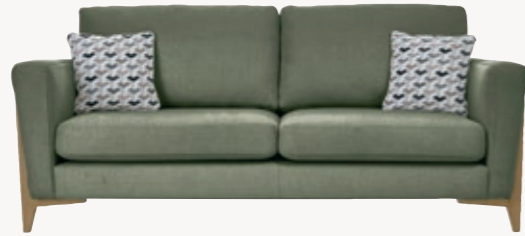

CM

3125/4
Large Sofa
W 215 X D 98 X H 89 (CM) Seat Height 46 (CM)