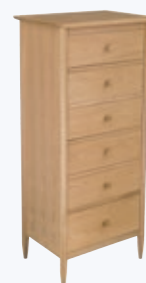

2685
6 Drawer Tall Chest
W 64 X D 47 X H 140 (CM)