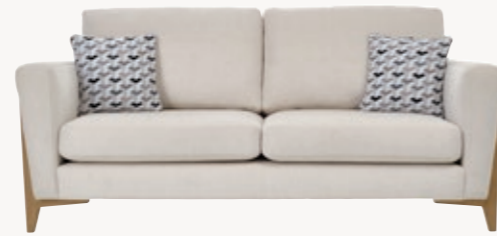

3125/3
Medium Sofa
W 195 X D 98 X H 89 (CM) Seat Height 46 (CM)