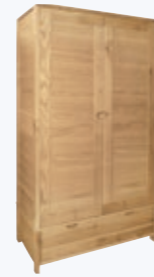

1365
2 Door Wardrobe
W 115 X D 61 X H 198 (CM)