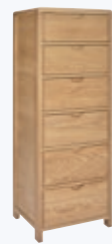

1364
6 Drawer Tall Chest
W 53 X D 45 X H 144 (CM)