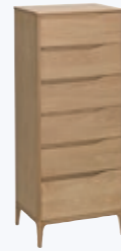

For ease of access wardrobes and beds require assembly.

Ask your retailer for details.

Solid oak and oak veneers.

CM

3281
Kingsize Bed
W 159 X D 210 X H 110 (CM)

3280
Double Bed
W 144 X D 200 X H 110 (CM)

3286
2 Door Wardrobe
W 115 X D 60 X H 195 (CM)