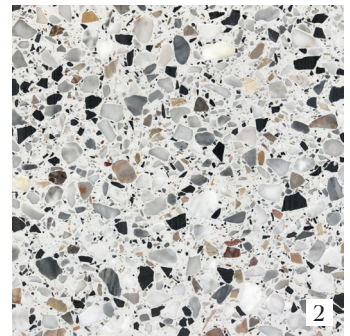

GRIGIO VENATO TERRAZZO
ITALY