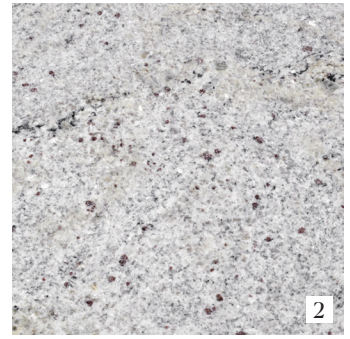

KASHMIR WHITE
INDIA