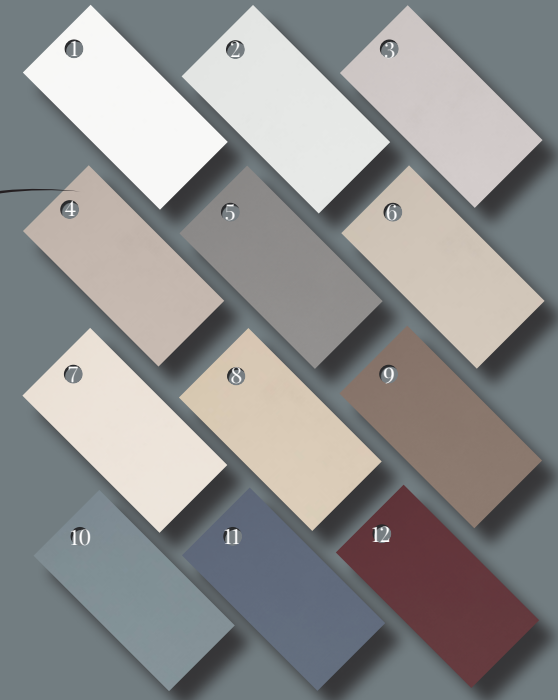

# PICK A FINISH FOR YOUR FURNITURE

## Oak Finish Options - *All Matt Lacquered*

1. Opaque | 2. Natural | 3. Victorian | 4. Cottage White | 5. Cromford Grey | 6. Midnight Sky

## Paint Colour Options

1. Lily White | 2. Coastal Mist | 3. Cotton | 4. Luxury Grey | 5. Moondust Grey | 6. Cloud | 7. Stone | 8. Truffle | 9. Pottery Clay | 10. Burrowdale | 11. Portland | 12. Ruby

## Fabric Options

1. Amalfi Linen | 2. Trinity Ivory | 3. Moreno Natural | 4. Linoso Dove | 5. Linoso Duckegg | 6. Trinity Mineral | 7. Moreno Mineral | 8. Linoso Grey | 9. Linoso Linen | 10. Moreno Linen