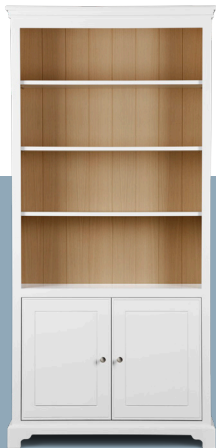

**AIS256 (BASE) & AIS473 (TOP)**  
Medium Open Rack Full Dresser

Base - H 87cm x W 140cm x D 46cm  
Top - H 113cm x W 140cm x D 34cm  
Dresser - H 200cm x W 140cm x D 46cm

**AIS255 (BASE) & AIS476 (TOP)**  
Small Glazed Full Dresser

Base - H 87cm x W 96cm x D 46cm  
Top - H 113cm x W 96cm x D 34cm  
Dresser - H 200cm x W 96cm x D 46cm

**AIS255 (BASE) & AIS472 (TOP)**  
Small Open Rack Dresser

Base - H 87cm x W 96cm x D 46cm  
Top - H 113cm x W 96cm x D 34cm  
Dresser - H 200cm x W 96cm x D 46cm

**AIS346**  
Glazed Display Cabinet  
H 200cm x W 95cm x D 37cm

**AIS344 | AIS342**  
Tall Open Bookcase | Open  
Bookcase

AIS344 - H 200cm x W 95cm x D 30cm  
AIS343 - H 139cm x W 95cm x D 30cm

**AIS345**  
Tall Bookcase with 2 Doors  
H 200cm x W 95cm x D 30cm

**AIS166**  
Large Hall Table with 2 Drawers  
H 78cm x W 122cm x D 35cm

**AIS343**  
Bookcase with 2 Doors  
H 139cm x W 95cm x D 30cm

**AIS165**  
Small Hall Table with 1 Drawer  
H 78cm x W 70cm x D 35cm