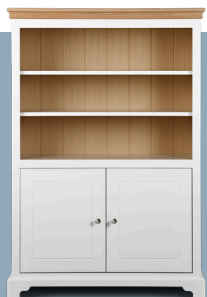

Base - H 87cm x W 96cm x D 46cm  
Top - H 113cm x W 96cm x D 34cm  
Dresser - H 200cm x W 96cm x D 46cm

**AIS255 (BASE) & AIS472 (TOP)**  
Small Open Rack Dresser

Base - H 87cm x W 96cm x D 46cm  
Top - H 113cm x W 96cm x D 34cm  
Dresser - H 200cm x W 96cm x D 46cm

**AIS346**  
Glazed Display Cabinet  
H 200cm x W 95cm x D 37cm

**AIS344 | AIS342**  
Tall Open Bookcase | Open  
Bookcase

AIS344 - H 200cm x W 95cm x D 30cm  
AIS343 - H 139cm x W 95cm x D 30cm

**AIS345**  
Tall Bookcase with 2 Doors  
H 200cm x W 95cm x D 30cm

**AIS166**  
Large Hall Table with 2 Drawers  
H 78cm x W 122cm x D 35cm

**AIS343**  
Bookcase with 2 Doors  
H 139cm x W 95cm x D 30cm

**AIS165**  
Small Hall Table with 1 Drawer  
H 78cm x W 70cm x D 35cm