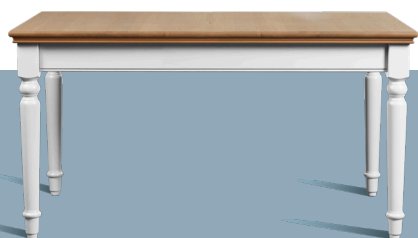

# Hill & Hunter

British Made Painted Furniture

The Hambleton Collection

**AIS615 | AIS617**  
Extending Dining Table

Available in two sizes

AIS615 -  
H 79cm x W 122-152cm x D 92cm  
AIS617 -  
H 79cm x W 152-208cm x D 92cm

**AIS958 | AIS959**  
Bench

Available in two sizes to suit each table

AIS958 - H 49cm x W 94cm x D 38cm  
AIS959 - H 49cm x W 125cm x D 38cm

**AIS616 | AIS618**  
Fixed Top Dining Table

Available in two sizes

AIS616 - H 79cm x W 122cm x D 92cm  
AIS618 - H 79cm x W 152cm x D 92cm

**AIS957**  
Twin Slat Chair

H 100cm x W 46cm x D 41cm

**AIS619**  
Round Dining Table

H 77cm x W 122cm x D 122cm

**AIS956**  
Slatted Chair