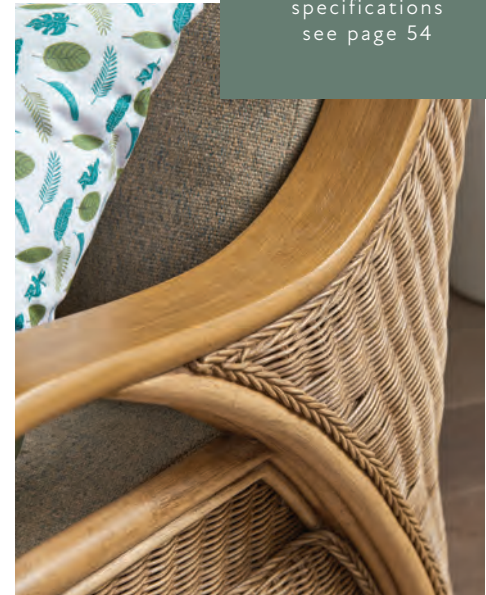

View the range
specifications
see page 54